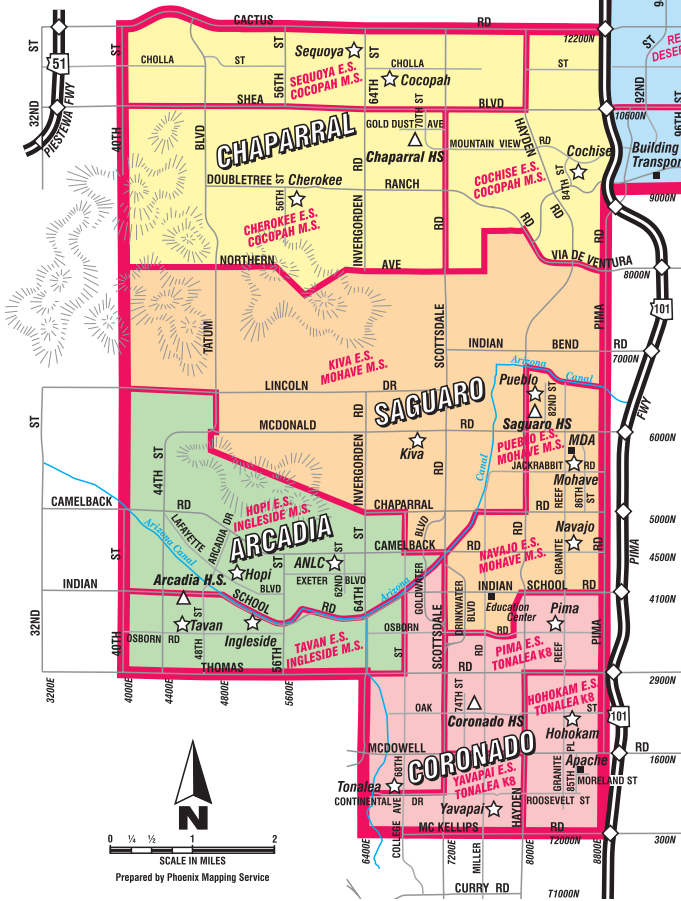

EDUCATION CENTER
7575 E. Main Street
Scottsdale 85251
www.susd.org
480-484-6100

SCHOOL DISTRICT MAP

SAGUARO LEARNING COMMUNITY

SAGUARO HIGH SCHOOL 9-12
6250 N. 82nd Street
Scottsdale 85250 • (480) 484-7200

MOHAVE MIDDLE SCHOOL 6-8
8490 E. Jack Rabbit Road
Scottsdale 85250 • (480) 484-5200

KIVA ELEMENTARY SCHOOL K-5
6911 E. McDonald Drive
Paradise Valley 85253 • (480) 484-2200

NAVAJO ELEMENTARY SCHOOL K-5
4525 N. Granite Reef Road
Scottsdale 85251 • (480) 484-2600