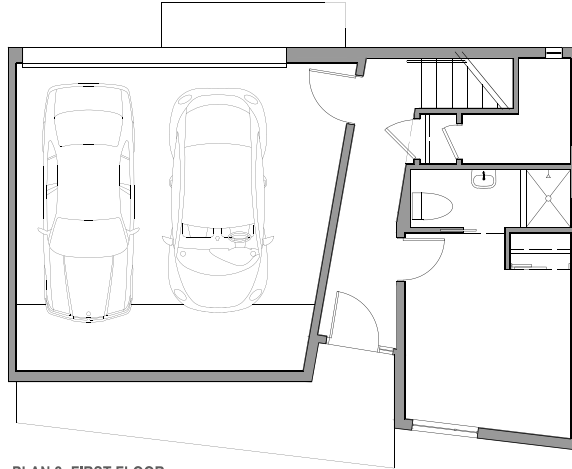

NOVELLA

AT ARCADIA

480-772-3464 | 4402 North 36th St. | Phoenix, AZ 85018

Floor Plan 2 | Sq Ft: 1,781 | Beds: 3 | Bath: 2.5 | Garage: 2

PLAN 2: FIRST FLOOR

PLAN 2: SECOND FLOOR

PLAN 2: THIRD FLOOR