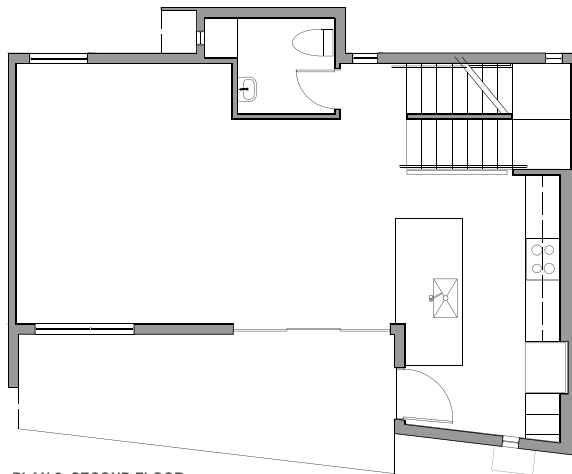

NOVELLA

AT ARCADIA

480-772-3464 | 4402 North 36th St. | Phoenix, AZ 85018

Floor Plan 2 | Sq Ft: 1,781 | Beds: 3 | Bath: 2.5 | Garage: 2

PLAN 2: FIRST FLOOR

PLAN 2: SECOND FLOOR

PLAN 2: THIRD FLOOR