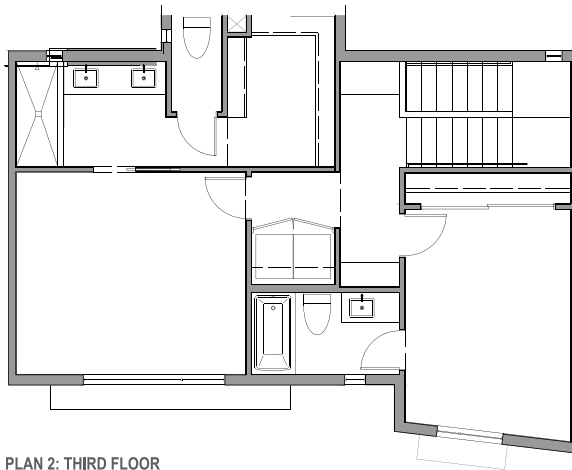

NOVELLA

AT ARCADIA

480-772-3464 | 4402 North 36th St. | Phoenix, AZ 85018

Floor Plan 2 | Sq Ft: 1,781 | Beds: 3 | Bath: 2.5 | Garage: 2

PLAN 2: FIRST FLOOR

PLAN 2: SECOND FLOOR

PLAN 2: THIRD FLOOR