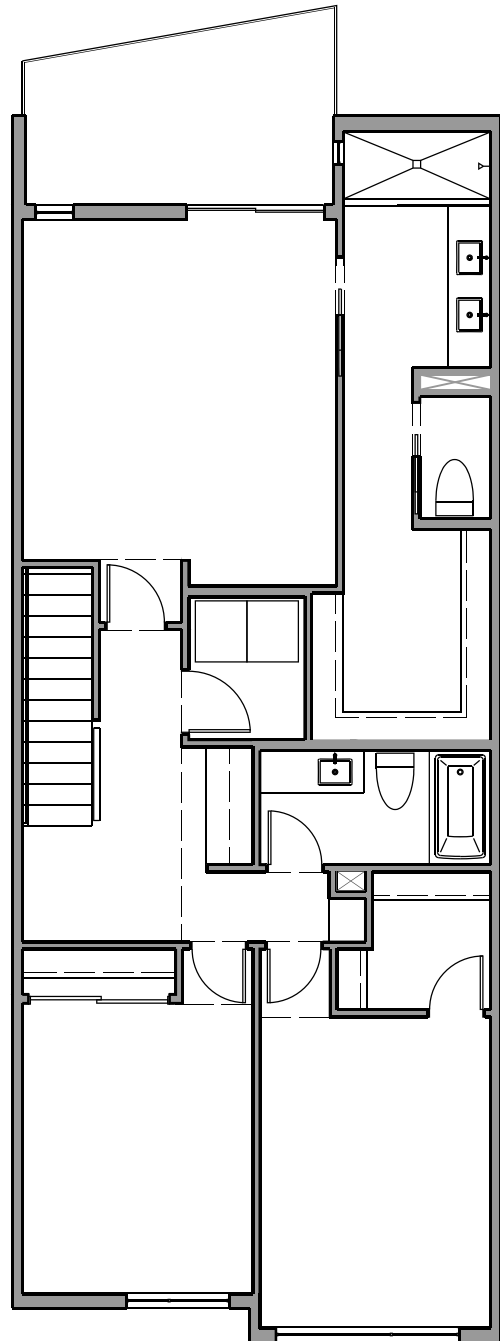

NOVELLA

AT ARCADIA

480-772-3464 | 4402 North 36th St. | Phoenix, AZ 85018

Floor Plan 1 | Sq Ft: 1,756 | Beds: 3 | Bath: 2.5 | Garage: 2

PLAN 1: FIRST FLOOR

PLAN 1: SECOND FLOOR